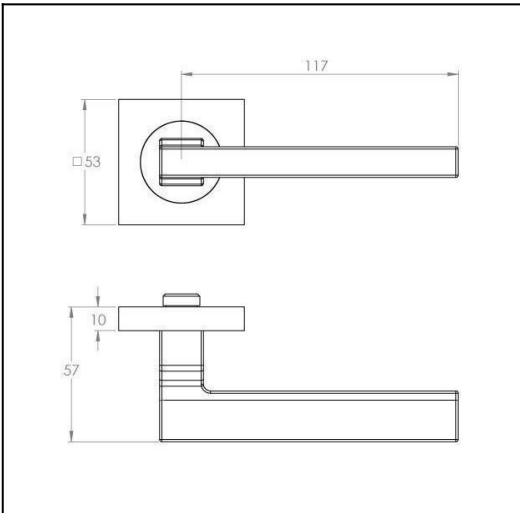

Timber Zola on Square Rose

Product Code: TZO-R50-SC-OAK-RAW

Description:

With its inherent warmth and texture, the Timber Zola is a pleasure to use. Inspired by the need to bridge clean modernist features with tactile comfort, the diligent merging of sharp silhouettes and soft geometry ensures the Timber Zola on Square Rose adds a plush touch to any door.

Size Selected:

Full set

Material:

Brass

Dimensions:

Overall h53 x w143 x d57 mm (see line drawing download)

Finish:

Satin Chrome

Timber Finish:

American White Oak Raw

Door thickness:

Suits from 32mm to 52mm door as standard. For thicker doors longer screws and spindles are available.

Fixing:

Through bolt fixing, fully concealed. Self adjusting spindle 7.6mm to 8mm. Fits any lock or latch.

<http://www.designerdoorware.com.au/catalogue/56319>

Line Drawings

As a generic representation of the product, Line Drawings are designed for general use only and may not reflect specifics for all product options such as individual functions or sizes etc.